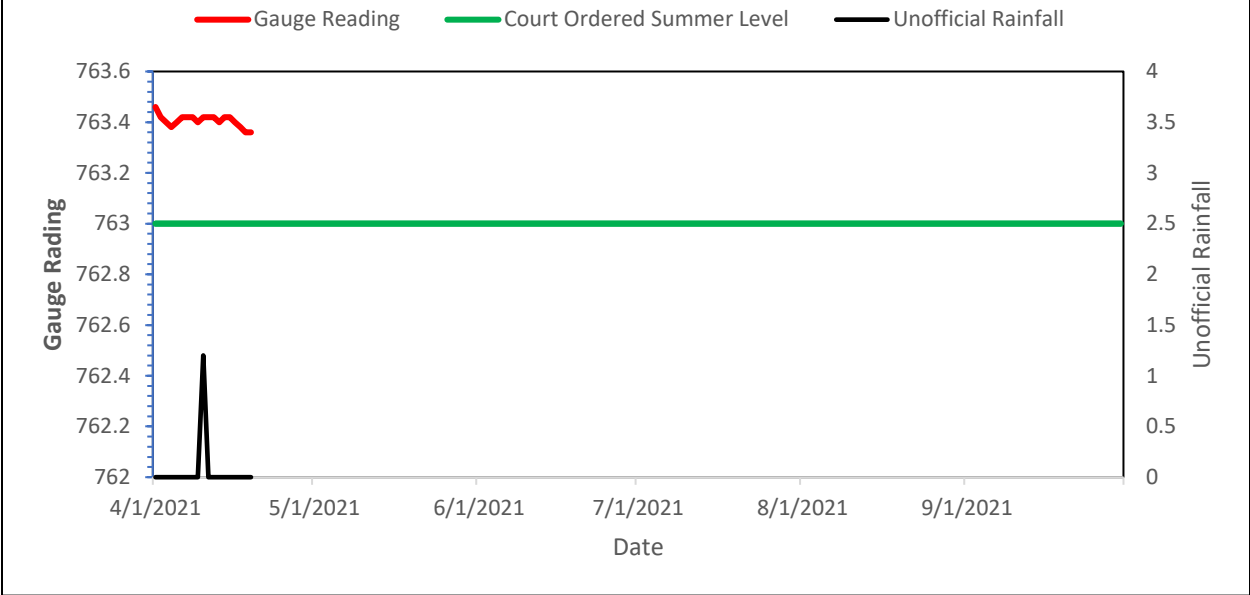

Magician Lake Water Level Summer Season 2021

<u>2021 Summer Season</u>	Actual Reading	Difference from Summer Level in feet	Difference in inches
Maximum	763.42	0.42	5.04
Minimum	763.36	0.36	4.32
Average	763.40	0.40	4.8
Number of Days at or below court ordered level of 763	0	Unofficial rainfall (Summer only)	1.2

Last time at summer level Aug. 19 2014
 Last time board was lowered, 1st of April, 2015 for 4 days

Yearly Summer Season Lake Level