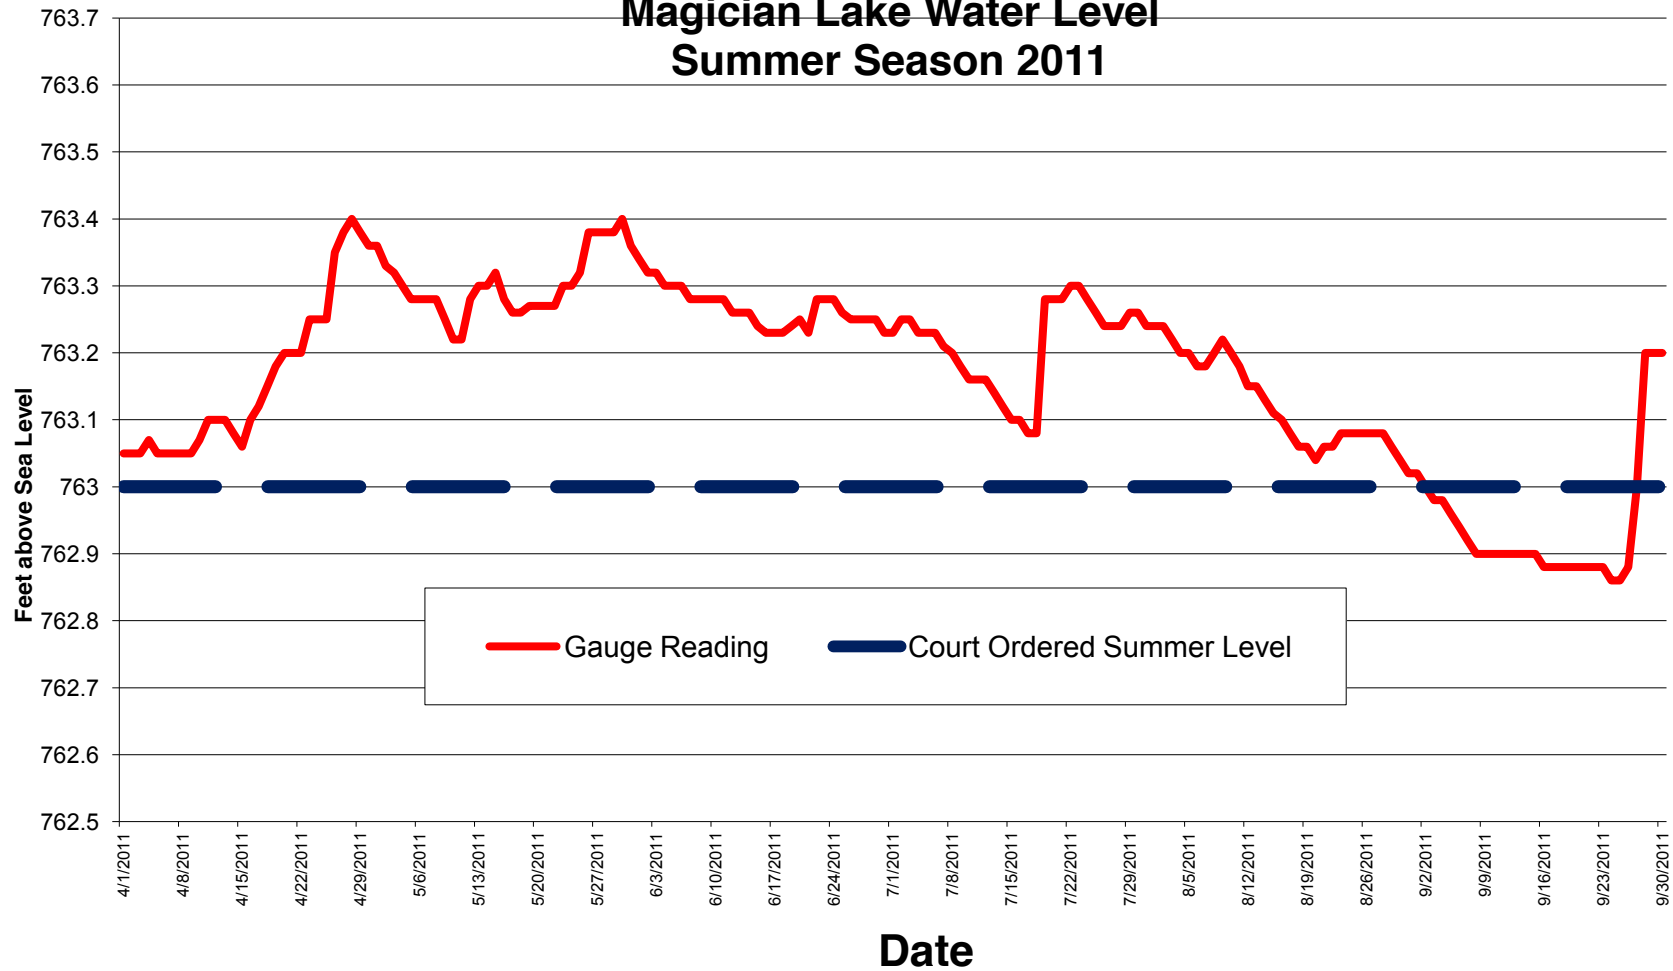

Magician Lake Water Level Summer Season 2011

Summer Season

	Actual Reading	Difference from Summer Level in feet	Difference in inches
Maximum	763.4	0.4	4.8
Minimum	762.86	-0.14	-1.68
Average	763.17	0.17	2.0
Number of Days during the summer season that it was at or below the maximum court ordered level of 763	26	Total unofficial rainfall	38.8