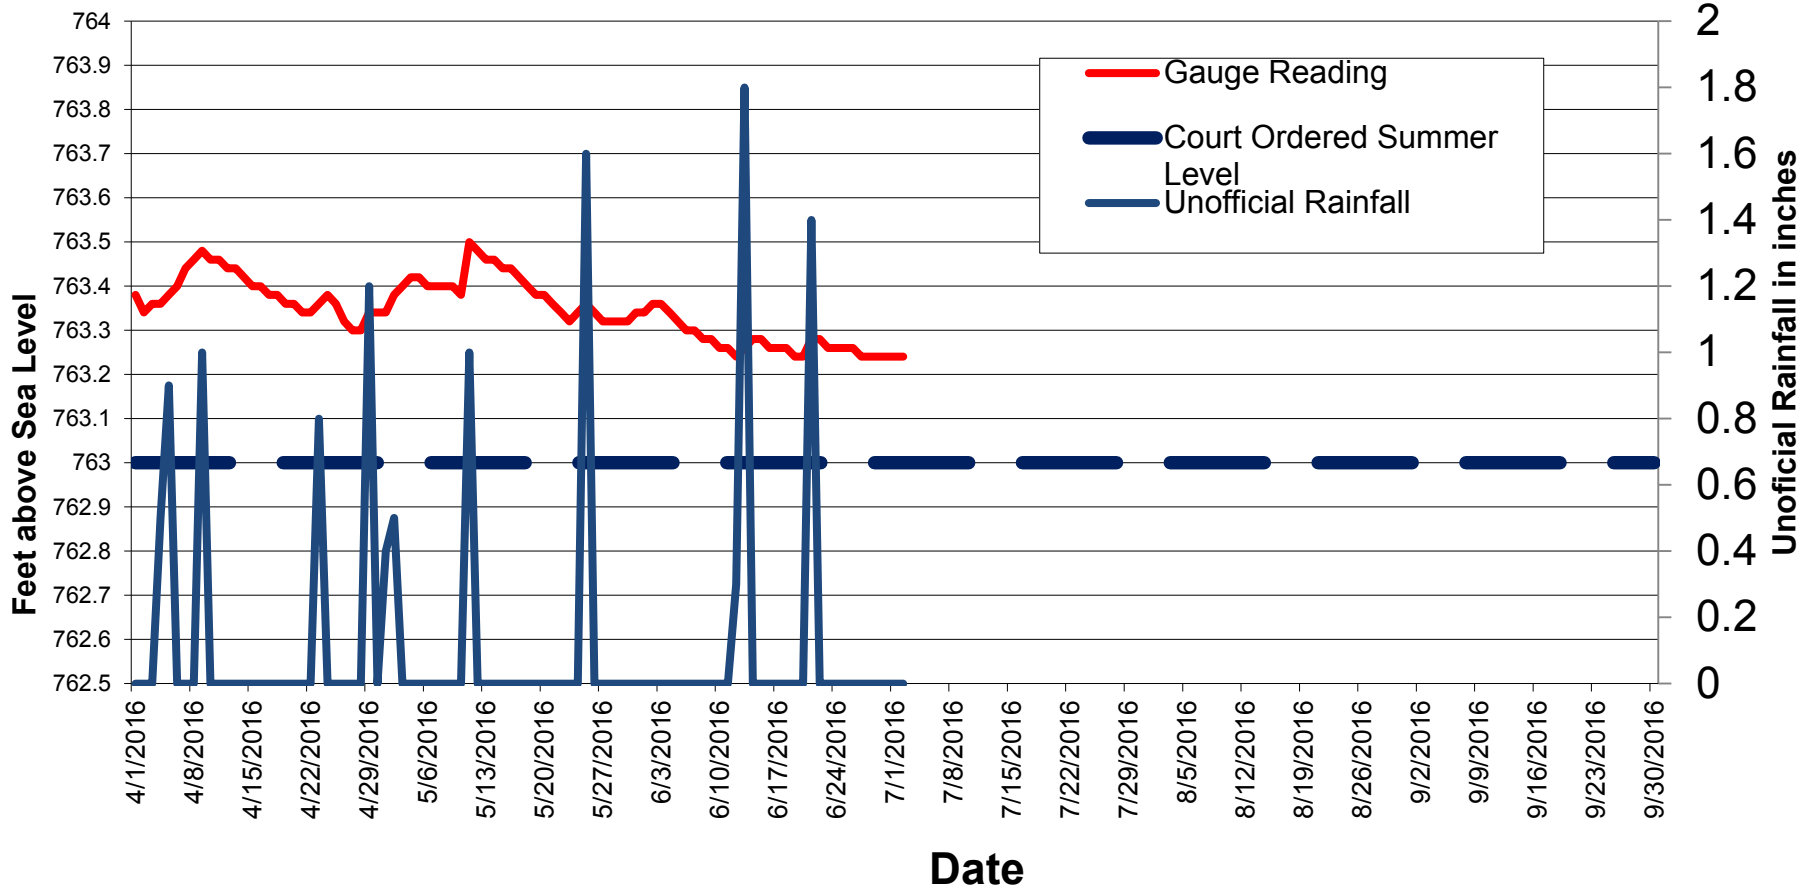

Magician Lake Water Level Summer Season 2016

2016 Summer Season

	Actual Reading	Difference from Summer Level in feet	Difference in inches
Maximum	763.5	0.5	6
Minimum	763.24	0.24	2.88
Average	763.35	0.35	4.2
Number of Days at or below court ordered level of 763	0	Unofficial rainfall (Summer only)	11.4