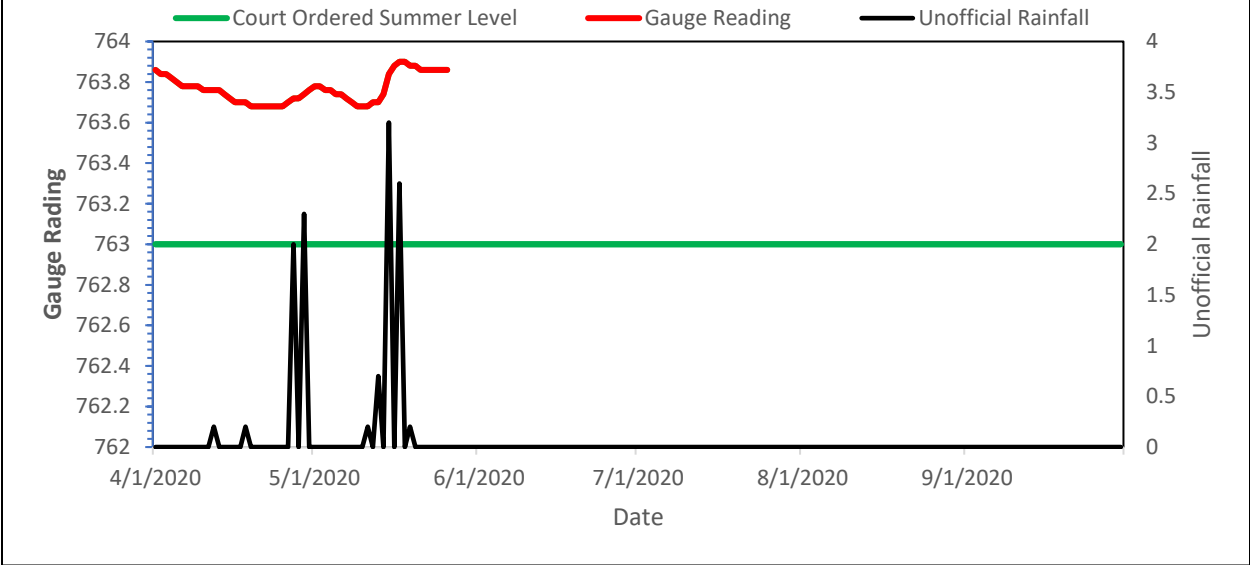

### Magician Lake Water Level Summer Season 2020

<u>2020 Summer Season</u>	Actual Reading	Difference from Summer Level in feet	Difference in inches
Maximum	763.9	0.9	10.8
Minimum	763.68	0.68	8.16
Average	763.76	0.76	9.2
Number of Days at or below court ordered level of 763	0	Unofficial rainfall (Summer only)	11.6