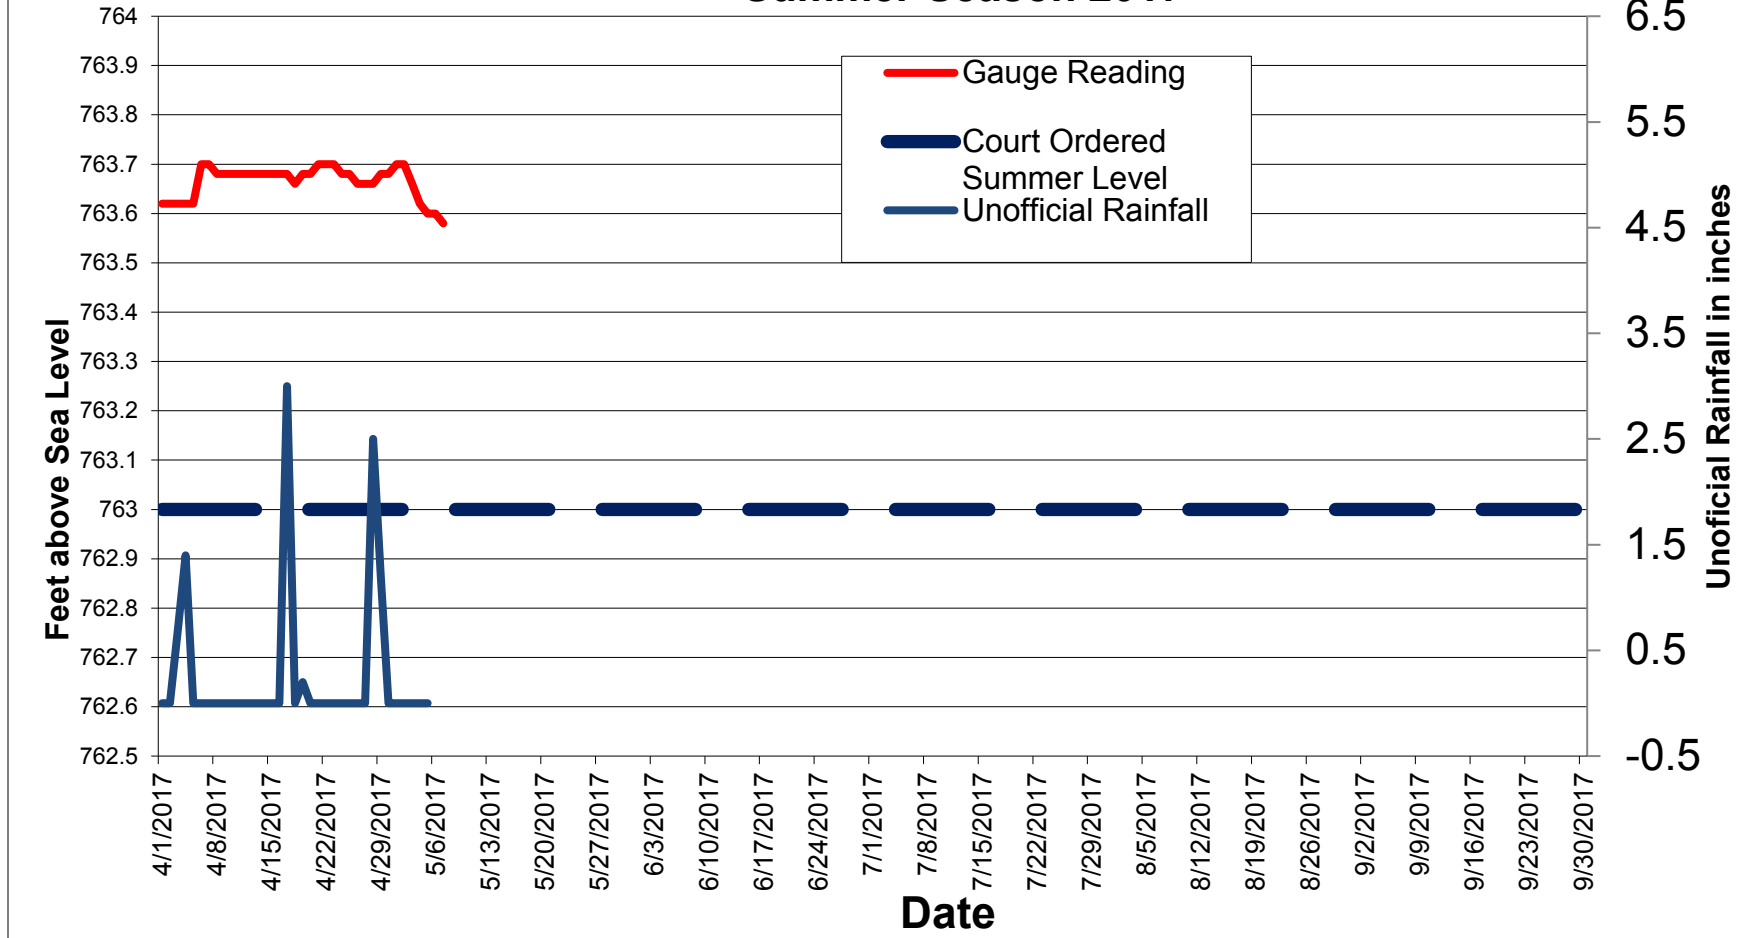

Magician Lake Water Level Summer Season 2017

2017 Summer Season

	Actual Reading	Difference from Summer Level in feet	Difference in inches
Maximum	763.7	0.7	8.4
Minimum	763.58	0.58	6.96
Average	763.67	0.67	8.0
Number of Days at or below court ordered level of 763	0	Unofficial rainfall (Summer only)	9