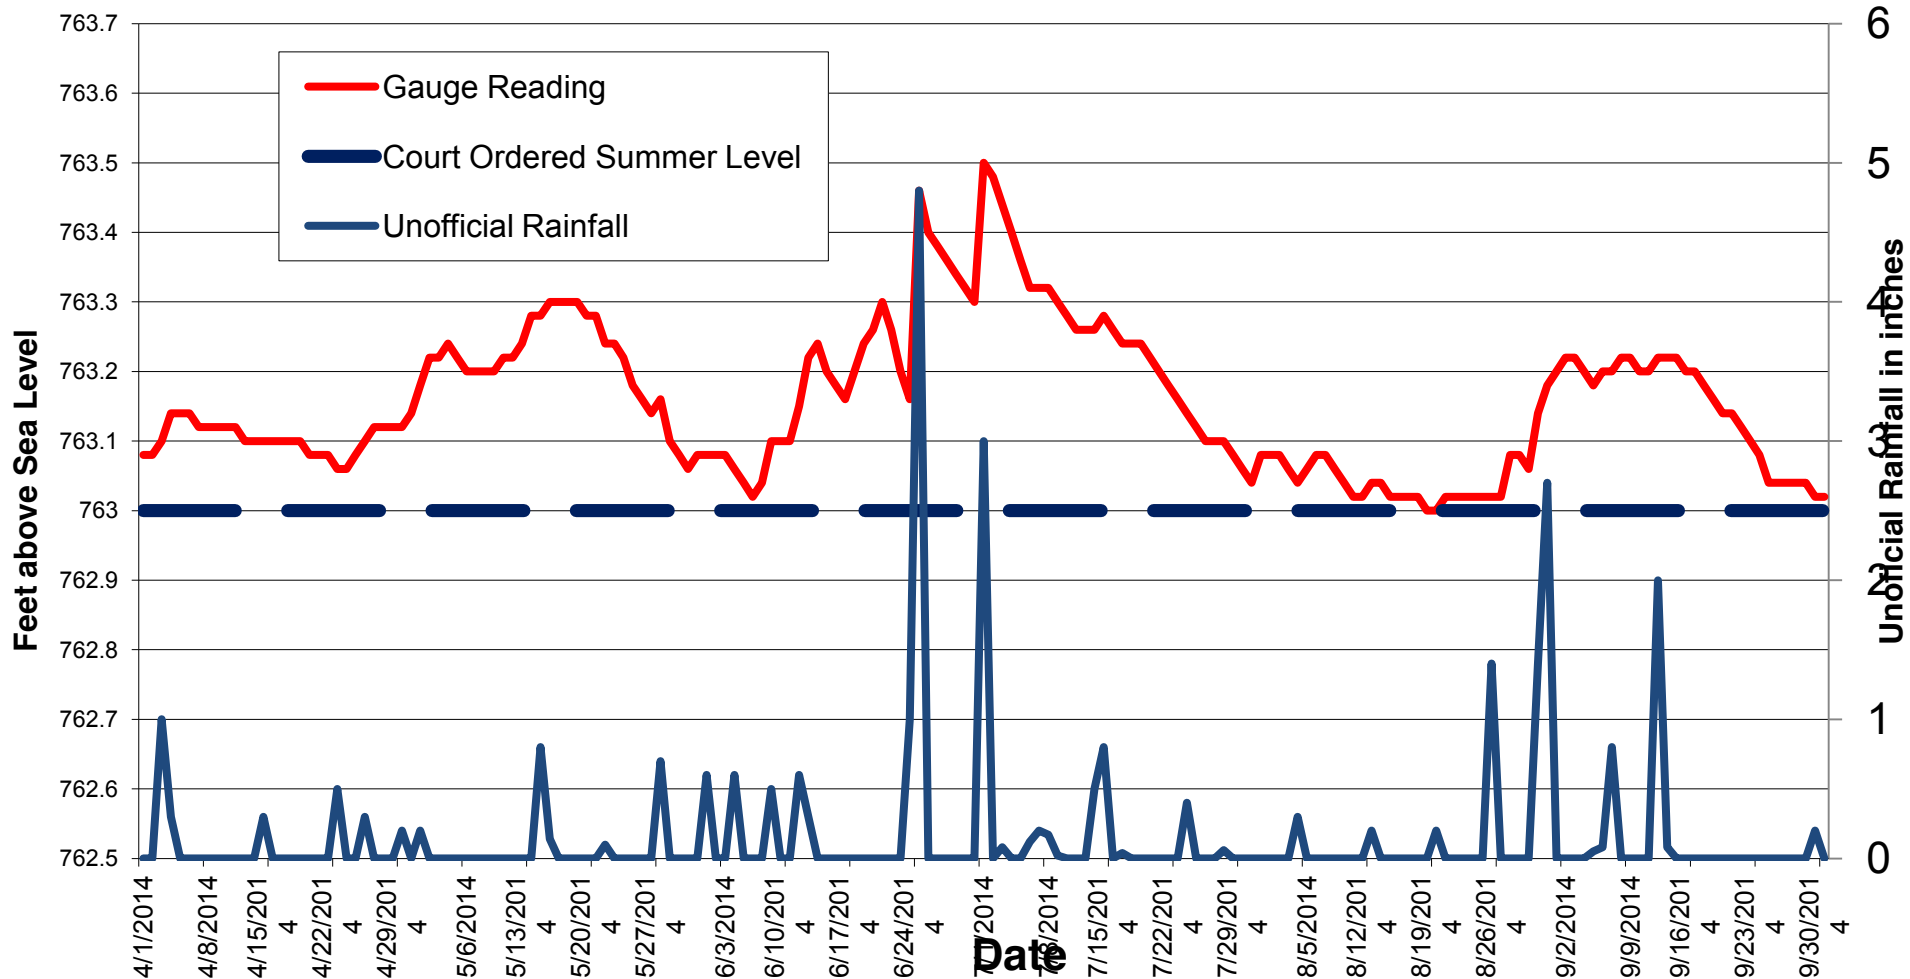

Magician Lake Water Level Summer Season 2014

2014 Summer Season

	Actual Reading	Difference from Summer Level in feet	Difference in inches
Maximum	763.5	0.5	6
Minimum	763.00	0	0
Average	763.16	0.16	1.9
Number of Days during the summer season that it was at or below the maximum court ordered level of 763	2	Total unofficial rainfall	19.14