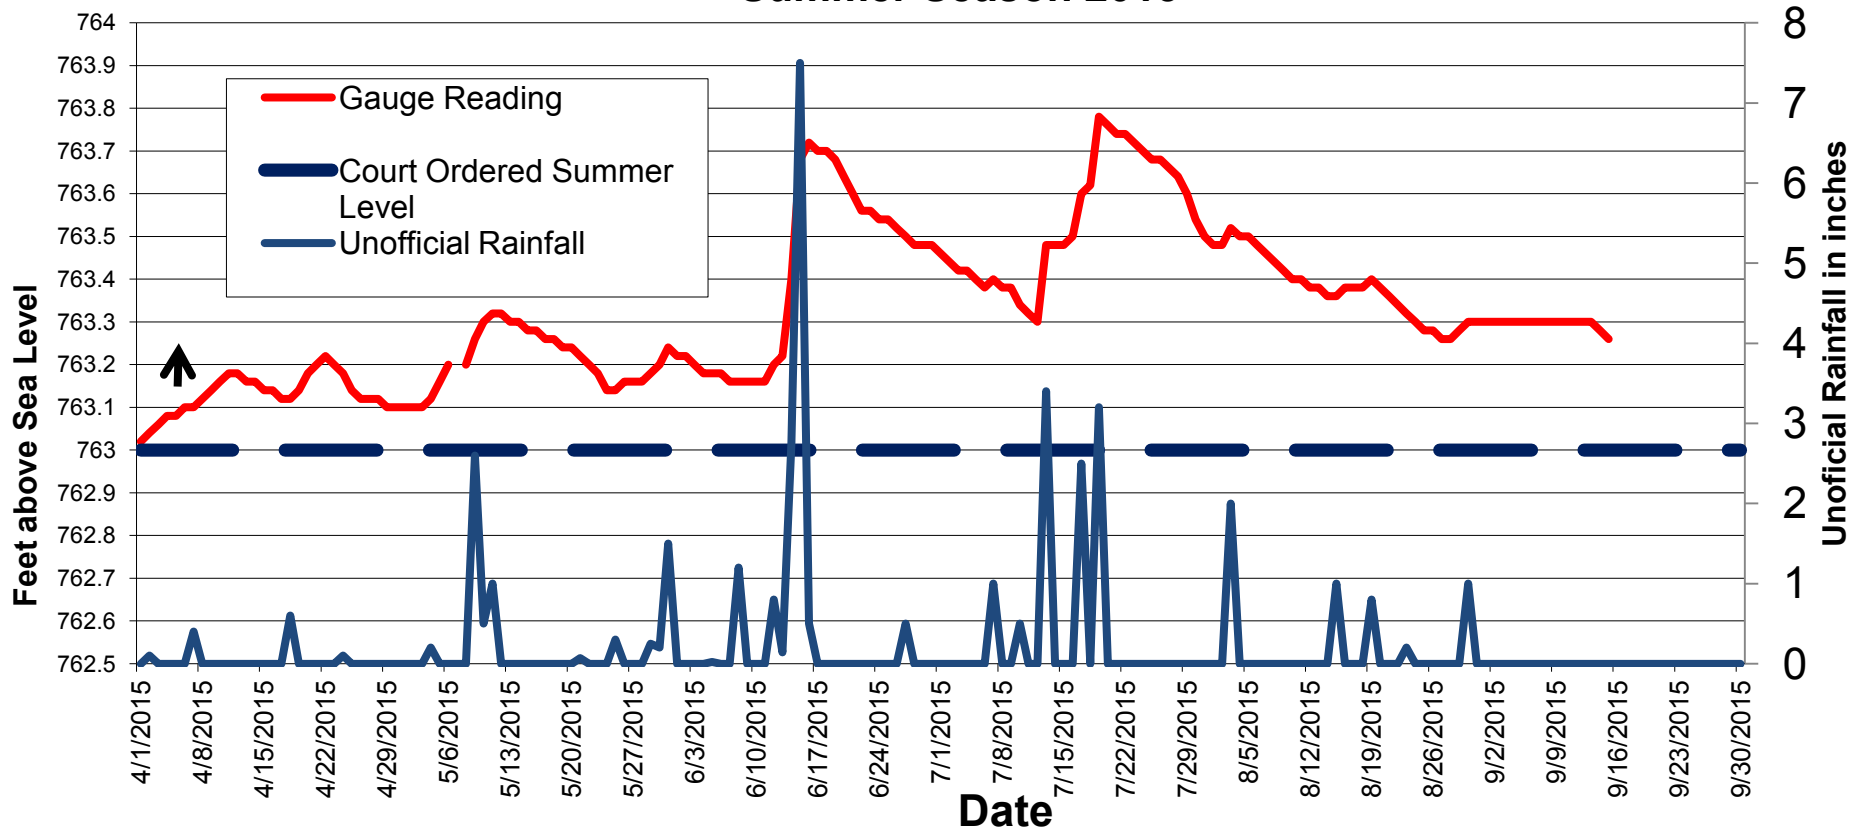

Magician Lake Water Level Summer Season 2015

2015 Summer Season

	Actual Reading	Difference from Summer Level in feet	Difference in inches
Maximum	763.78	0.78	9.36
Minimum	763.02	0.02	0.24
Average	763.33	0.33	4.0
Number of Days at or below court ordered level of 763	0	Unofficial rainfall (Summer only)	36.83