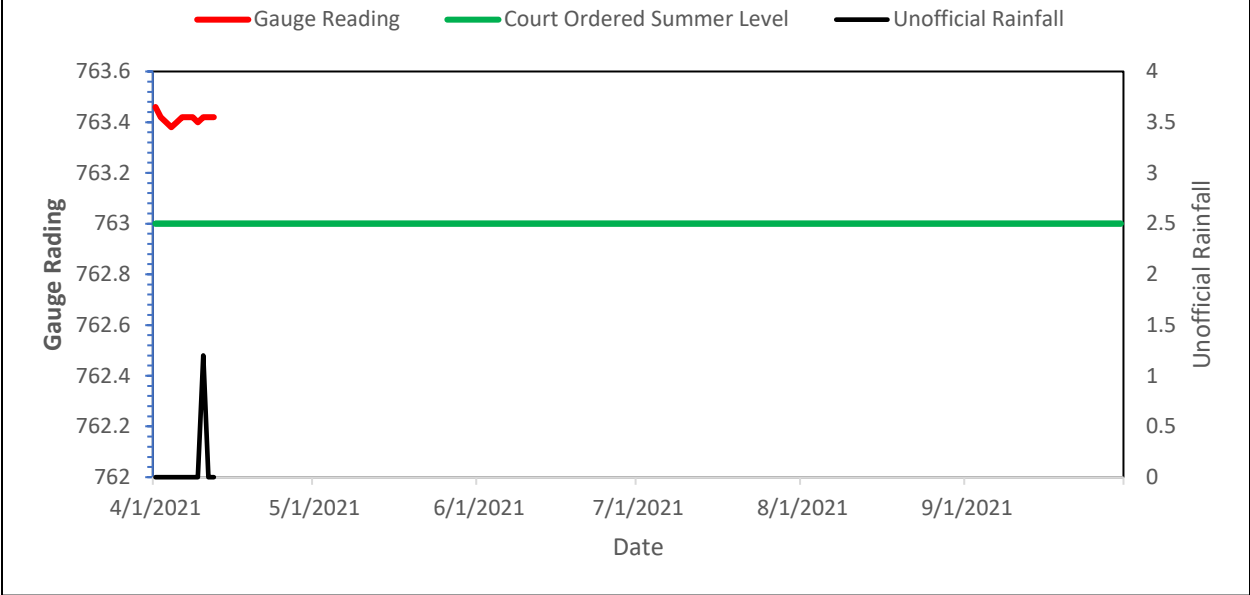

Magician Lake Water Level Summer Season 2021

<u>2021 Summer Season</u>	Actual Reading	Difference from Summer Level in feet	Difference in inches
	763.42	0.42	5.04
Minimum	763.38	0.38	4.56
Average	763.41	0.41	4.9
Number of Days at or below court ordered level of 763	0	Unofficial rainfall (Summer only)	1.2

Last time at summer level Aug. 19 2014

Last time board was lowered, 1st of April, 2015 for 4 days

Yearly Summer Season Lake Level